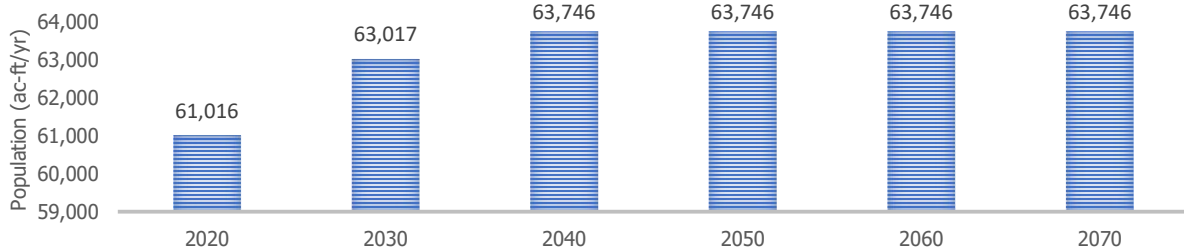

ANDERSON COUNTY

YOUR WATER DEPENDENT ECONOMY:

Livestock
Oil & Gas Production
Recreation

YOUR WATER SOURCE(S):

Lake Palestine
Local Supplies
Trinity River
Sparta Aquifer
Neches River
Carrizo-Wilcox Aquifer
Queen City Aquifer

YOUR TWDB COUNTY POPULATION PROJECTIONS

YOUR COUNTY WATER USE (AC-FT/YR)

YOUR AVAILABLE WATER SUPPLY (AC-FT/YR)

YOUR WATER USER GROUPS WITH IDENTIFIED NEEDS

Municipal	No Water Shortage Identified
Manufacturing	No Demand Projected
Irrigation	No Water Shortage Identified
Livestock	No Water Shortage Identified
Mining	No Water Shortage Identified
Steam Electric Power	No Water Shortage Identified