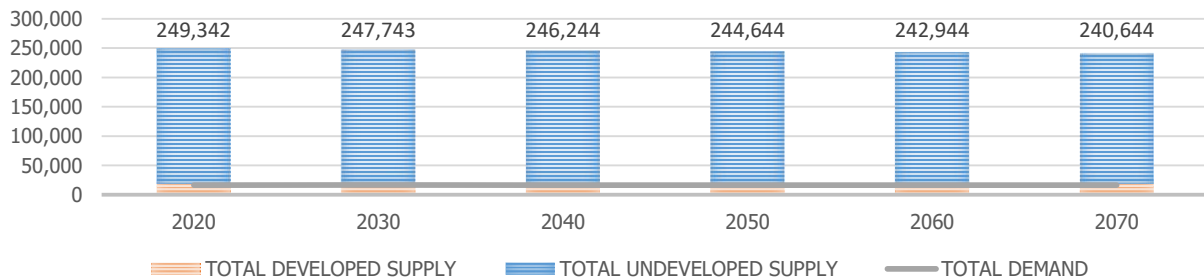

ANDERSON COUNTY

YOUR WATER DEPENDENT ECONOMY:

Livestock
Oil & Gas Production
Recreation

YOUR WATER SOURCE(S):

Lake Palestine
Local Supplies
Trinity River
Sparta Aquifer
Neches River
Carrizo-Wilcox Aquifer
Queen City Aquifer

YOUR TWDB COUNTY POPULATION PROJECTIONS

YOUR COUNTY WATER USE (AC-FT/YR)

YOUR AVAILABLE WATER SUPPLY (AC-FT/YR)

YOUR WATER USER GROUPS WITH IDENTIFIED NEEDS

Municipal	No Water Shortage Identified
Manufacturing	No Demand Projected
Irrigation	No Water Shortage Identified
Livestock	No Water Shortage Identified
Mining	No Water Shortage Identified
Steam Electric Power	No Water Shortage Identified