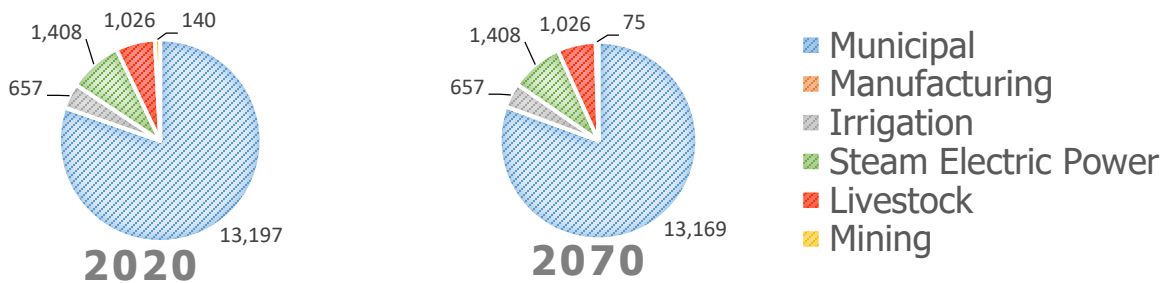

ANDERSON COUNTY

YOUR WATER DEPENDENT ECONOMY:

Livestock
Oil & Gas Production
Recreation

YOUR WATER SOURCE(S):

Lake Palestine
Local Supplies
Trinity River
Sparta Aquifer
Neches River
Carrizo-Wilcox Aquifer
Queen City Aquifer

YOUR TWDB COUNTY POPULATION PROJECTIONS

YOUR COUNTY WATER USE (AC-FT/YR)

YOUR AVAILABLE WATER SUPPLY (AC-FT/YR)

YOUR WATER USER GROUPS WITH IDENTIFIED NEEDS

Municipal	No Water Shortage Identified
Manufacturing	No Demand Projected
Irrigation	No Water Shortage Identified
Livestock	No Water Shortage Identified
Mining	No Water Shortage Identified
Steam Electric Power	No Water Shortage Identified